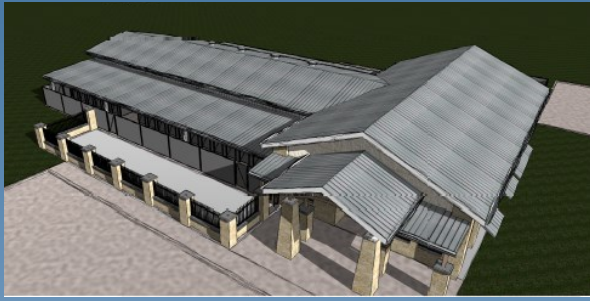

Leave your paw print on Deer Park's new Animal Shelter and Adoption Center!

In early 2017, the Deer Park City Council approved a set of space-naming opportunities for Deer Park's new Animal Shelter and Adoption Center. By making a donation, citizens, businesses or other organizations will not only gain naming rights for a shelter asset, or get to memorialize a cherished family pet, but will also be providing funding to support continued efforts to connect local families with new furry friends.

Our new facility will let us do even more to bring families together!

The new Deer Park Animal Shelter - to be located adjacent to the current shelter at 4213 Luella - will be a nearly 7,500 square foot facility with special features including:

- 34 kennels for dogs
- 21 cat cages
- Two cat rooms
- A cat adoption area
- A get-to-know room for dogs
- A get-to-know courtyard (pictured)

As of March 2017, the anticipated completion date for the facility will fall during the first quarter of 2018.

"We are so excited to begin construction on the new Deer Park Animal Shelter and Adoption Center! The extra room and special features of this facility will help us take care of more animals until we can find them new homes.

Please remember - don't shop, adopt! The animals who come here are loving, good creatures who just need their own human. Stop by today to give a deserving animal their new forever home!"

- Jeanna Hooker, Animal Control Supervisor

$25,000 level

Get-to-know courtyard
Sally port

$5,000 level

Cat play room (1 remaining!)
Cat adopt/stray room
Dogs get-to-know room
Grooming room

$2,500 level

Cat quarantine room
Cat isolation room
Dog isolation/quarantine room
Work room
Medical Room
Dry Food Storage room

Items with pink hearts have already been donated - thank you sponsors!