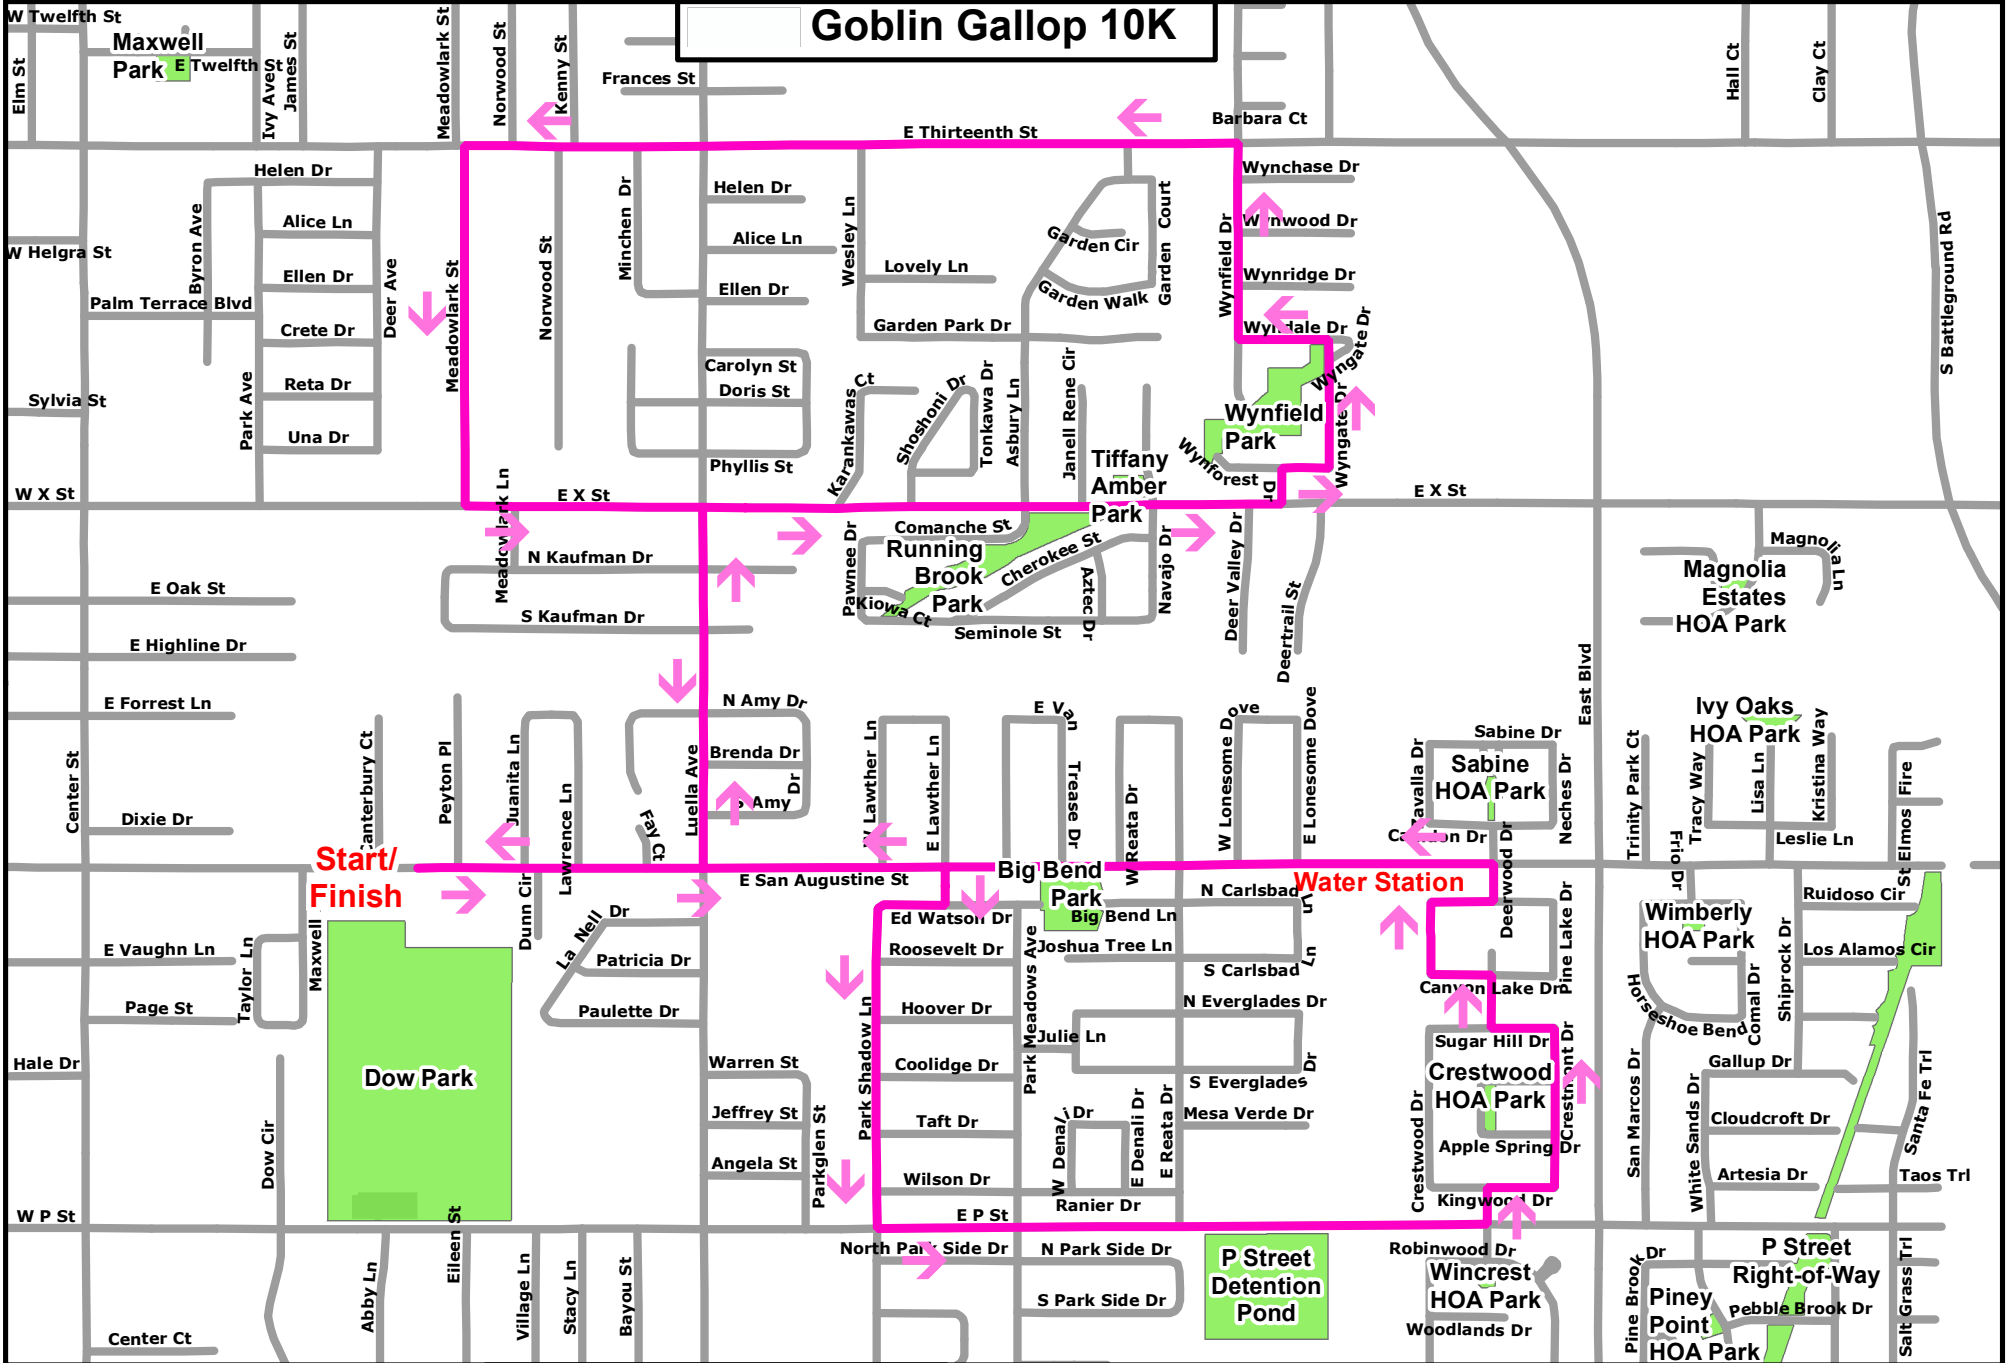

# Goblin Gallop 10K

10K Route  
City Parks

City of Deer Park  
Parks & Recreation